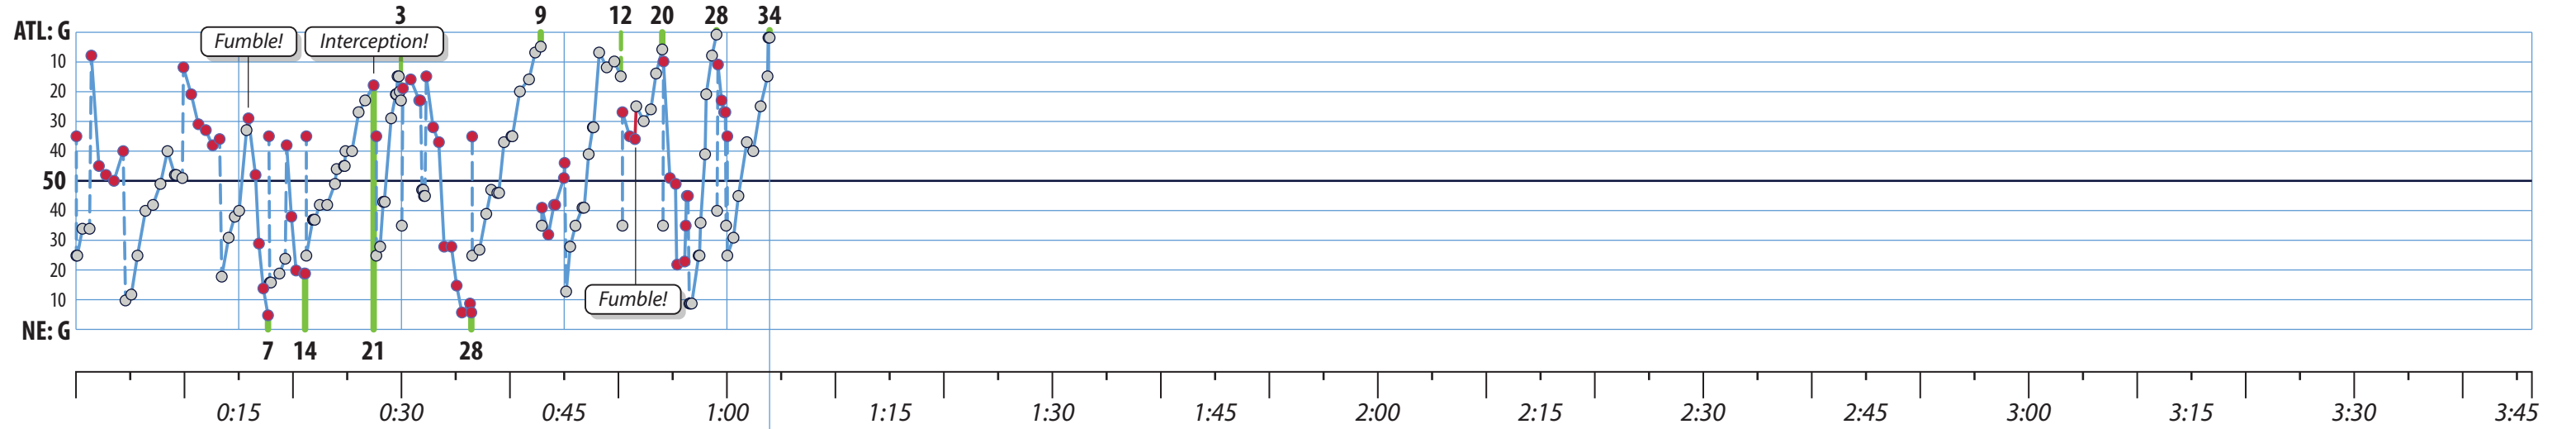

Super Bowl LI: Clock Comparisons

Game Time

Real Time