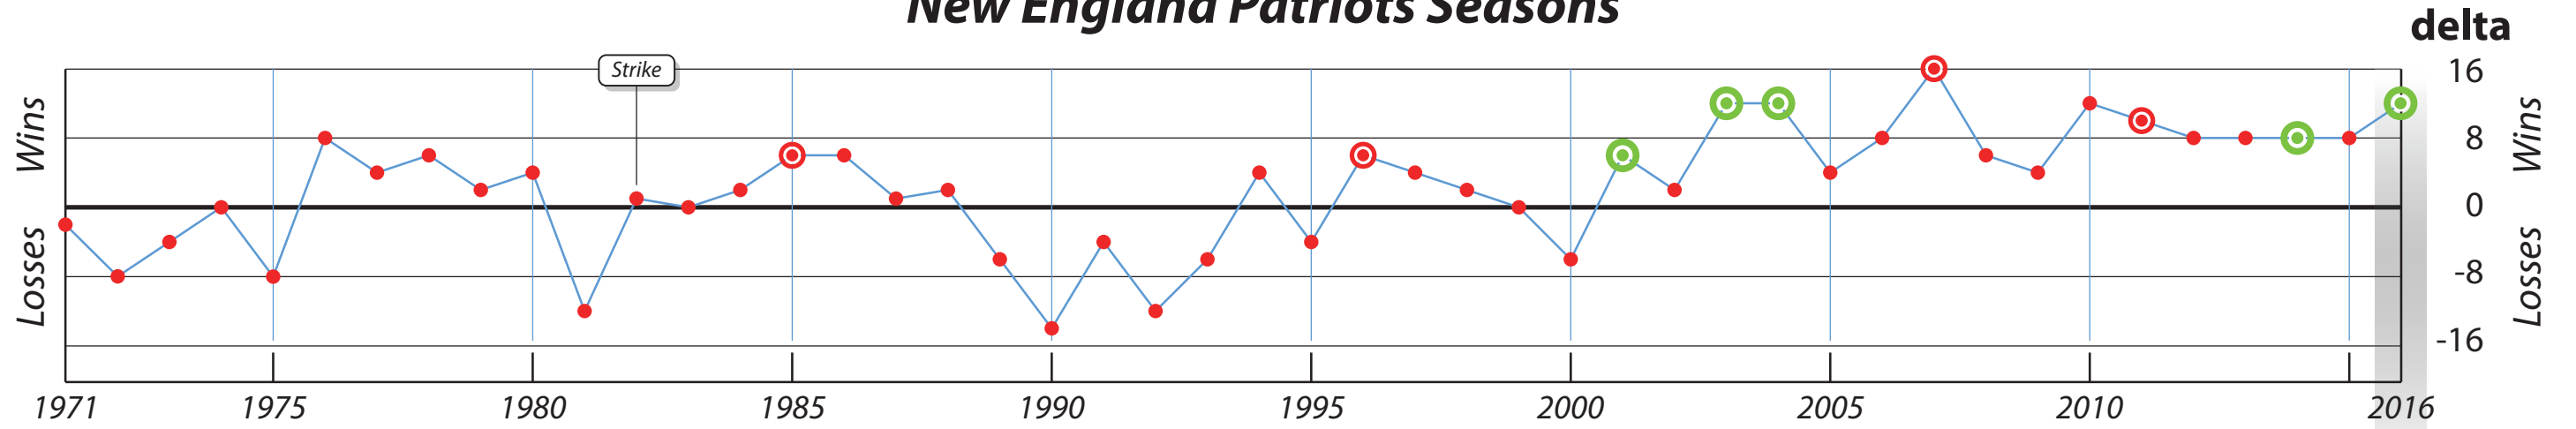

New England Patriots Seasons

2016 Week-to-Week

Super Bowl LI