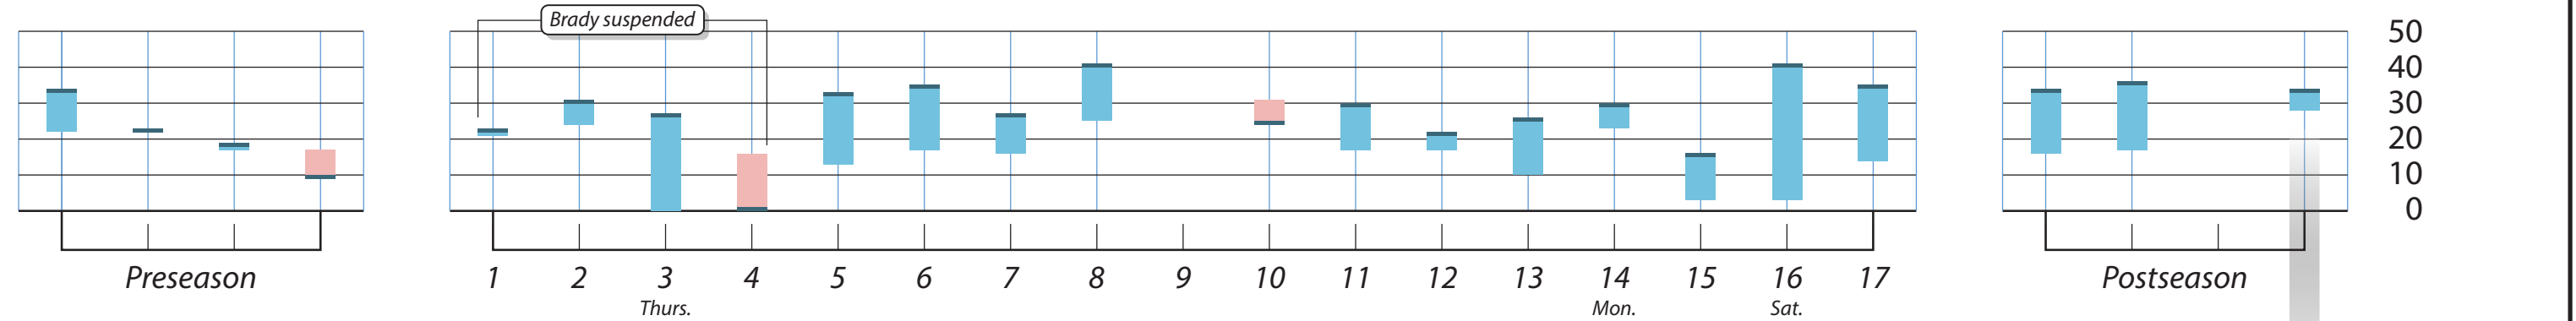

New England Patriots Seasons

2016 Week-to-Week

Super Bowl LI