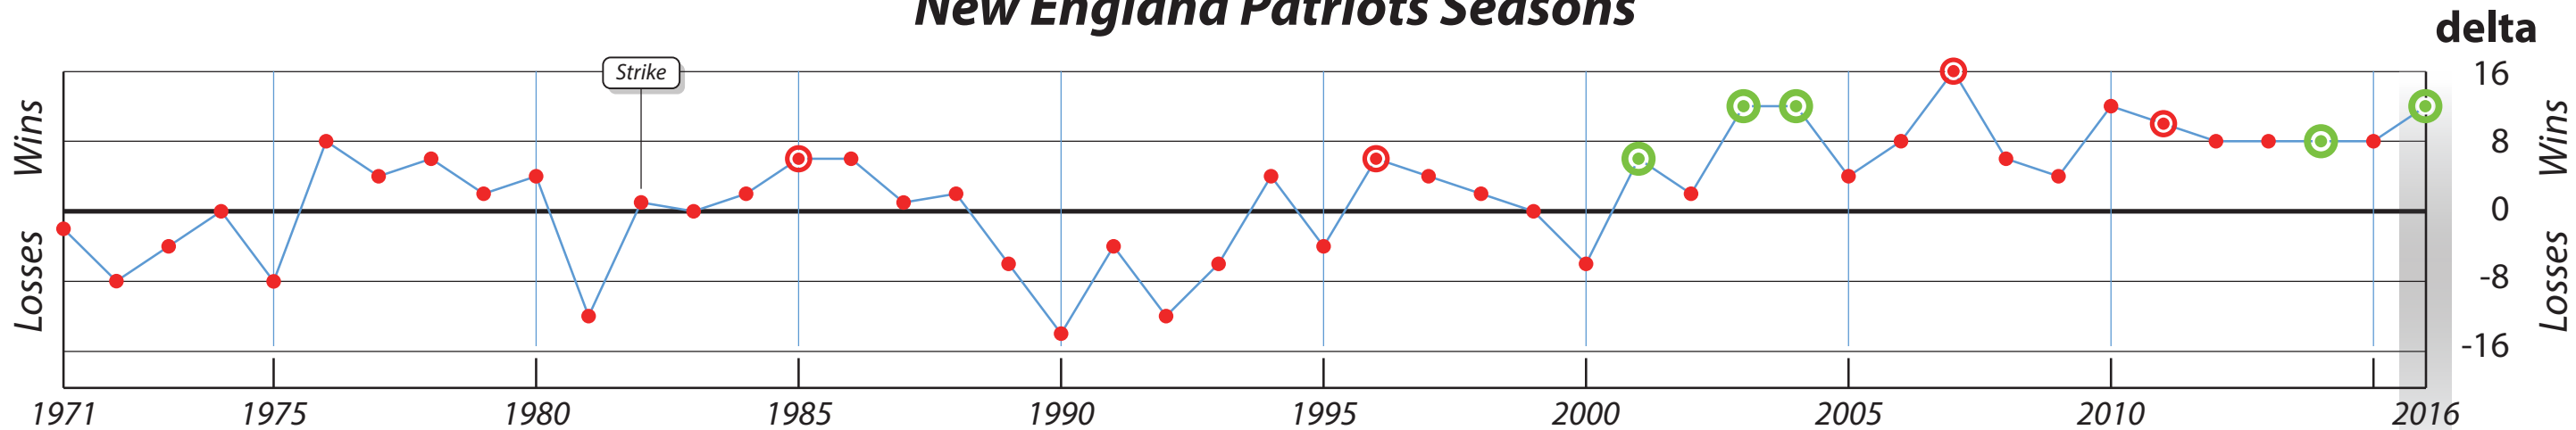

New England Patriots Seasons

2016 Week-to-Week

Super Bowl LI